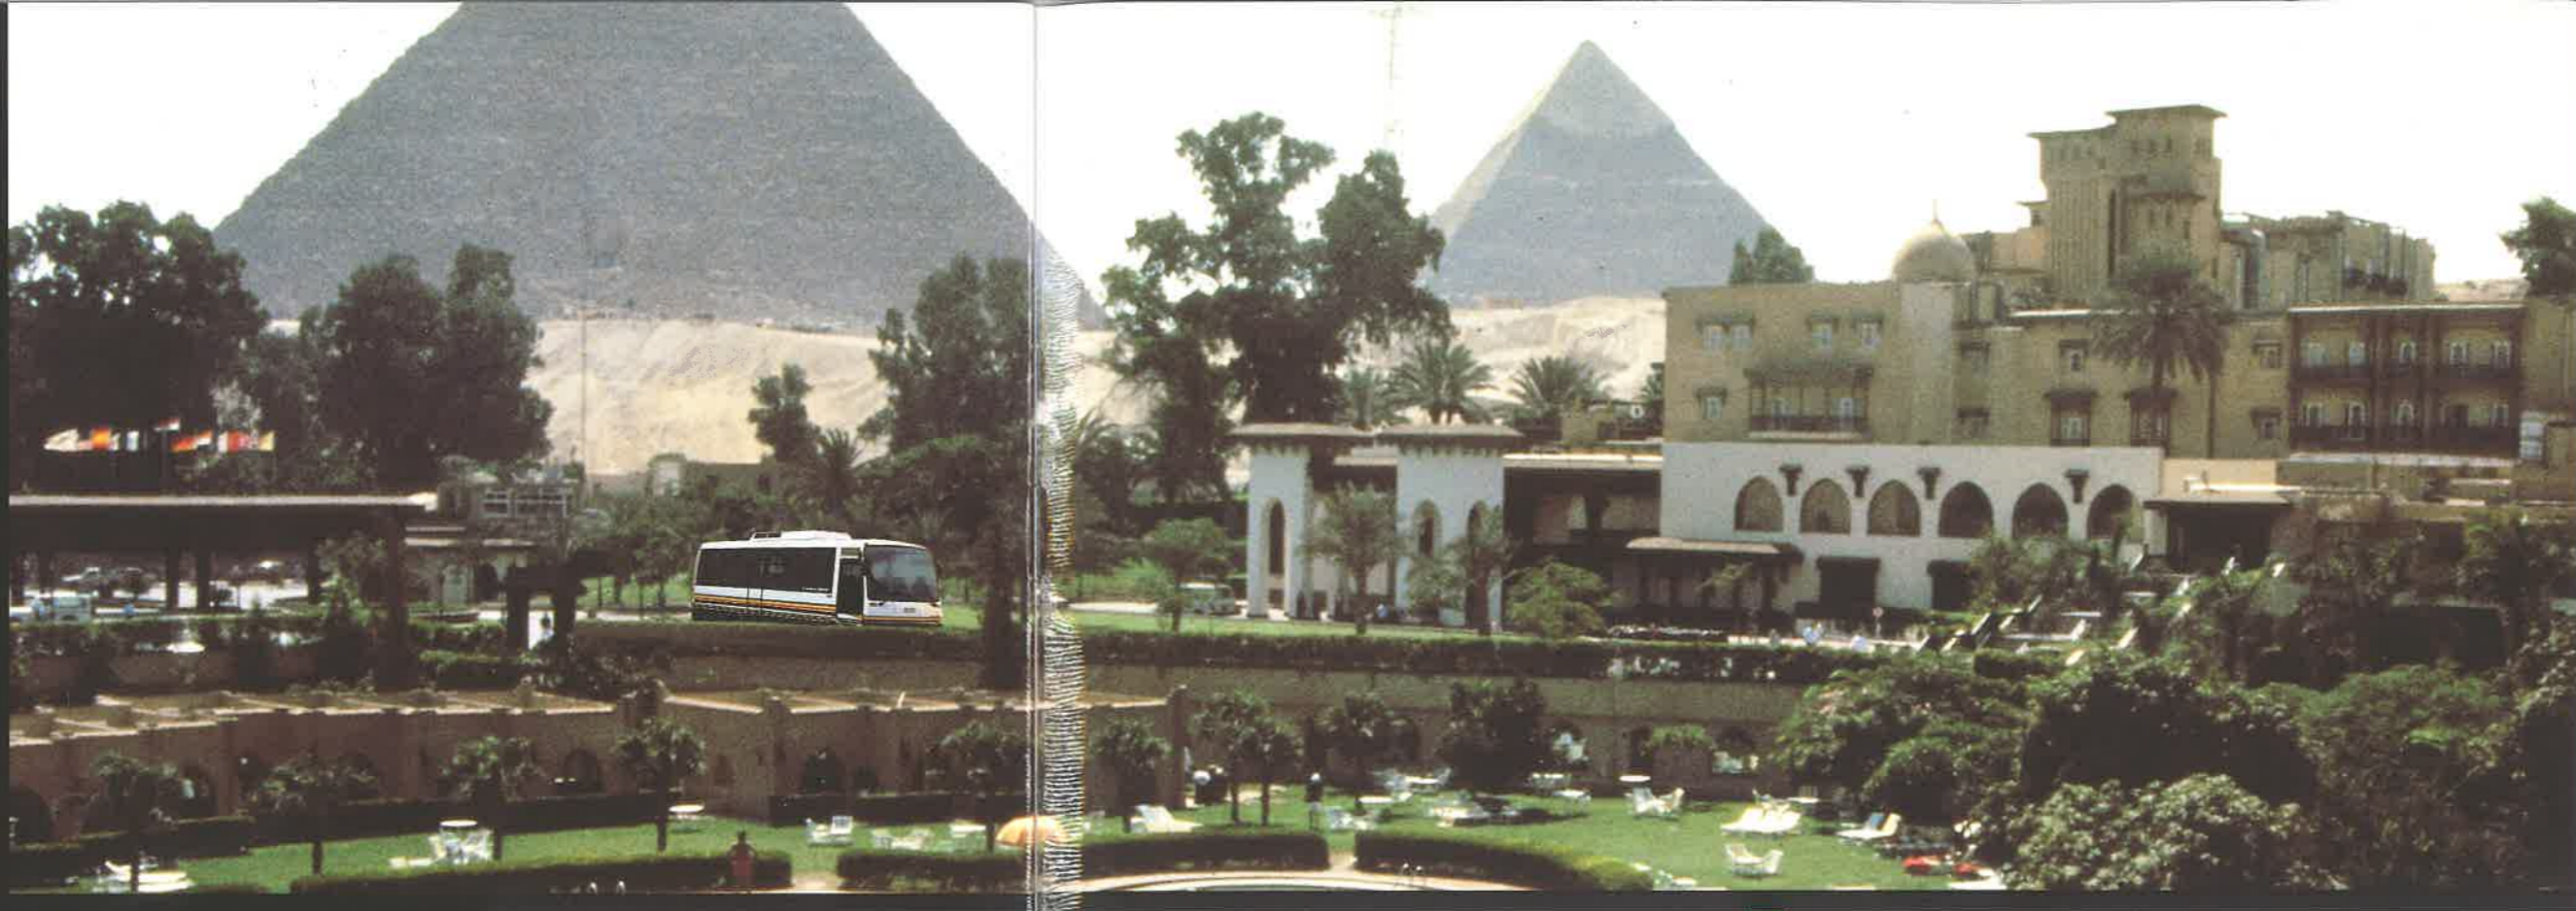

IVECO A90GTL