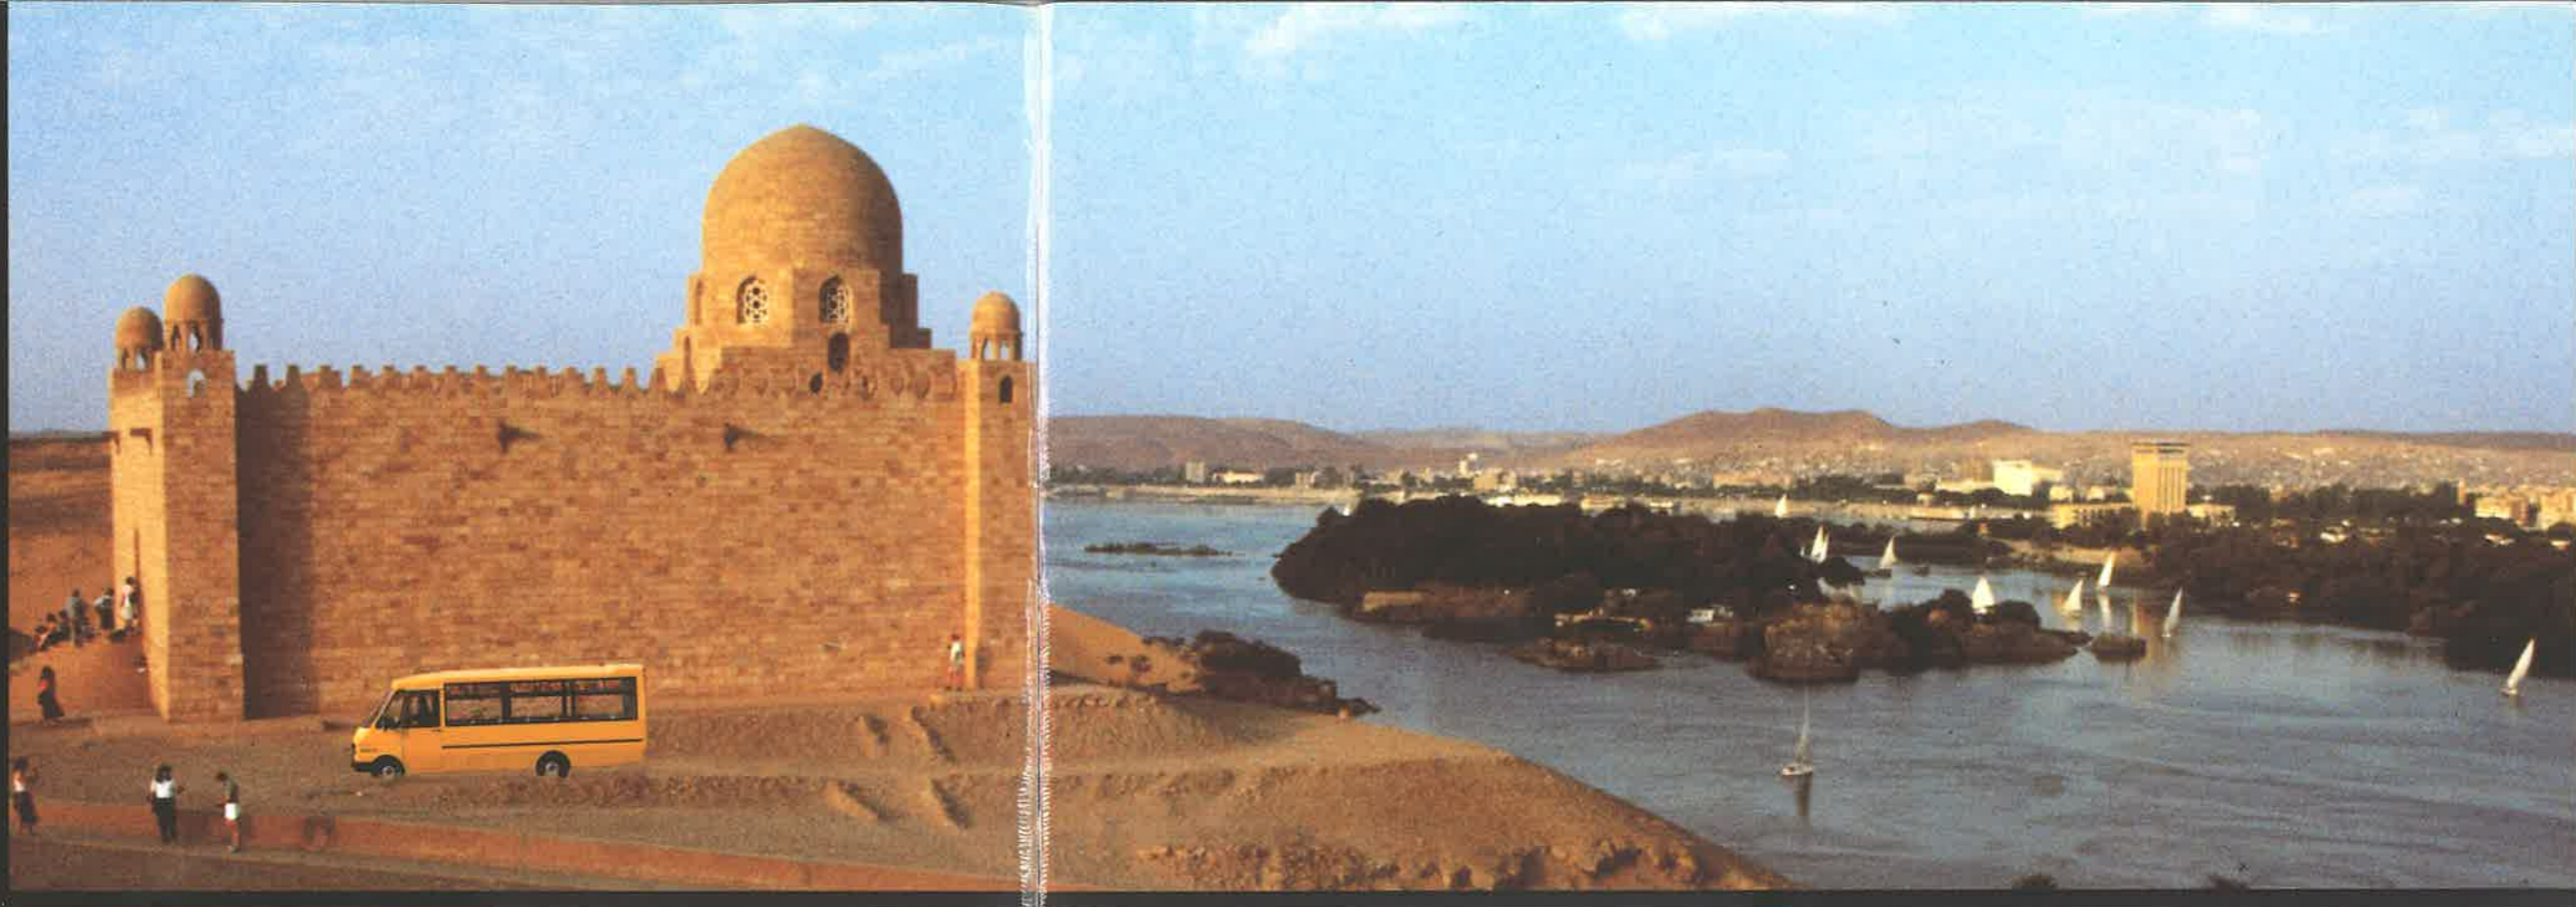

IVECO A49.10