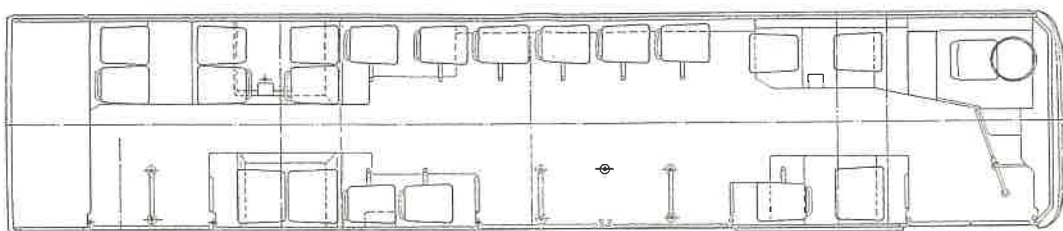

CAPACITÀ DI TRASPORTO

	Urbano		Suburbano	
	4 porte	3 porte	2 porte	3 porte
Posti a sedere	20	22	39	36
Posti in piedi	91	89	53	54
Posti di servizio	1	1	1	1

FEATURES

DIMENSIONS (mm)

Maximum length	11,960
Overall width	2,500
Maximum height	2,930
Min. height from ground	150
Threshold height 1st and 2nd door	330
Threshold height 3rd door	350
Wheelbase	6,320
Front overhang	2,560
Rear overhang	3,080
Overhang angles (front/rear)	8°/7°
Turning diameter (outer wheel)	17,900

WEIGHTS (approx.)

Dry weight with driver	11,000 kg
Maximum weight allowed	19,000 kg

ENGINE

MERCEDES OM906 LA - EURO 3:
 Diesel in transversal position in the rear
 - 6 cylinders
 turbocharged intercooler
 Displacement 6,370 cm³
 Power at 2,200 RPM 279 CV (205 kW)
 Torque at 1,200÷1,600 RPM 112 kgm (1100 Nm)
 Gearbox: automatic 4 or 5 speeds
 VOITH DIWA 854.3 4V // ZF 5HP502 5V
 with incorporated hydraulic retarder
 4 disk brakes pneumatically activated
 Electrical equipment: Multiplex type
 No lubrication points

TRANSPORTATION CAPACITY

	Urban		Suburban	
	4 doors	3 doors	2 doors	3 doors
Seating places	20	22	39	36
Standing places	91	89	53	54
Driver	1	1	1	1

LU

LS

BredaMenarinibus S.p.A.

Via S. Donato, 190 - 40127 Bologna ITALY - Tel. (051) 6372111 - Fax (051) 501830