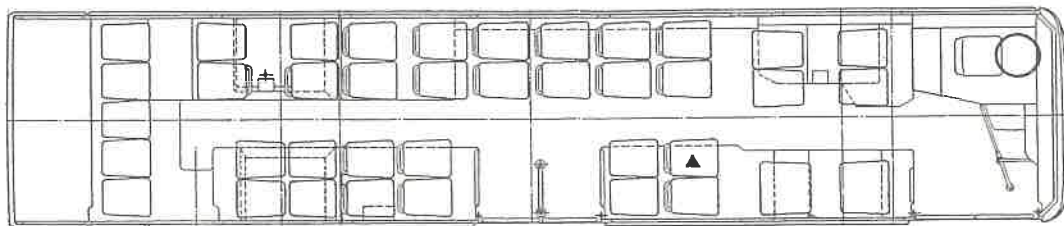

CAPACITÀ DI TRASPORTO

	Urbano		Suburbano	
	4 porte	3 porte	2 porte	3 porte
Posti a sedere	20	22	39	36
Posti in piedi	91	89	53	54
Posti di servizio	1	1	1	1

FEATURES

DIMENSIONS (mm)

Maximum length	11,960
Overall width	2,500
Maximum height	2,930
Min. height from ground	150
Threshold height 1st and 2nd door	330
Threshold height 3rd door	350
Wheelbase	6,320
Front overhang	2,560
Rear overhang	3,080
Overhang angles (front/rear)	8°/7°
Turning diameter (outer wheel)	17,900

WEIGHTS (approx.)

Dry weight with driver	11,000 kg
Maximum weight allowed	19,000 kg

ENGINE

MERCEDES OM906 LA - EURO 3:
 Diesel in transversal position in the rear
 - 6 cylinders
 turbocharged intercooler
 Displacement 6,370 cm³
 Power at 2,200 RPM 279 CV (205 kW)
 Torque at 1,200÷1,600 RPM 112 kgm (1100 Nm)
 Gearbox: automatic 4 or 5 speeds
 VOITH DIWA 854.3 4V // ZF 5HP502 5V
 with incorporated hydraulic retarder
 4 disk brakes pneumatically activated
 Electrical equipment: Multiplex type
 No lubrication points

TRANSPORTATION CAPACITY

	Urban		Suburban	
	4 doors	3 doors	2 doors	3 doors
Seating places	20	22	39	36
Standing places	91	89	53	54
Driver	1	1	1	1

LU

LS

BredaMenarinibus S.p.A.

Via S. Donato, 190 - 40127 Bologna ITALY - Tel. (051) 6372111 - Fax (051) 501830